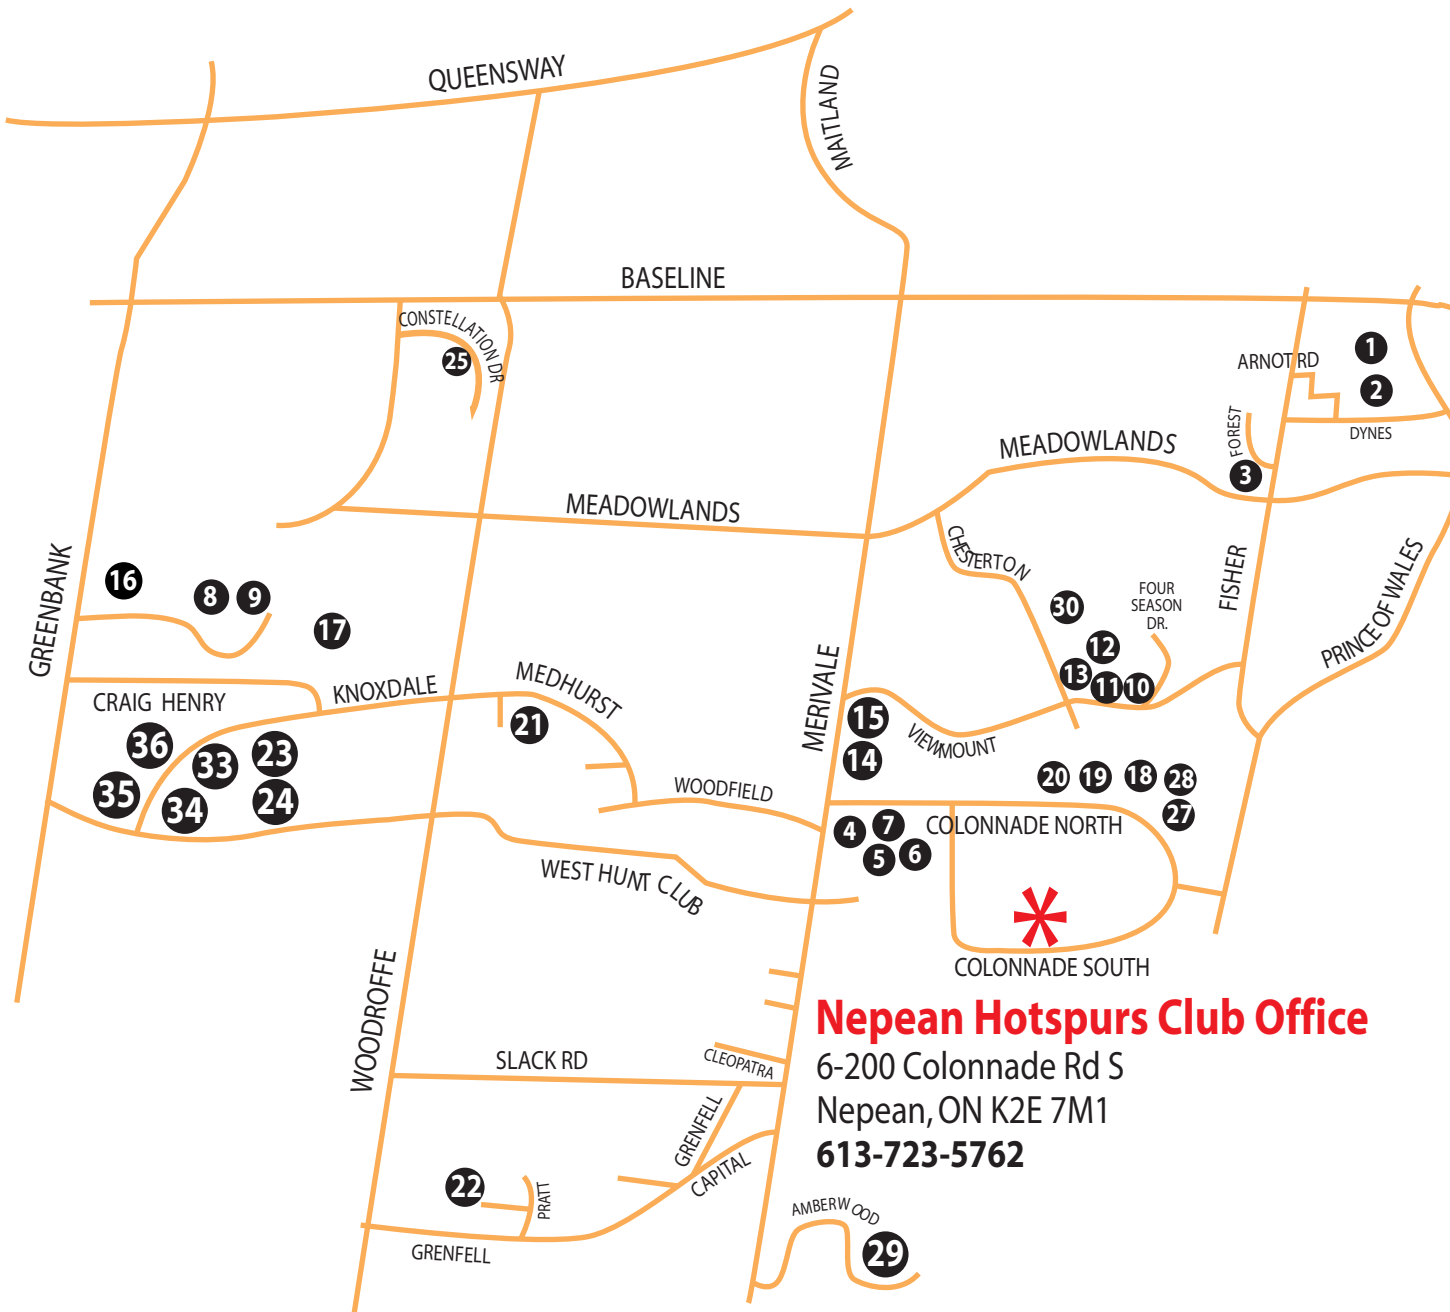

NEPEAN HOTSPURS Fields

Nepean Hotspurs Club Office

6-200 Colonnade Rd S
Nepean, ON K2E 7M1
613-723-5762

FULL-FIELDS

Ben Franklin Park 1	35
Ben Franklin Park 2	36
Ben Franklin Park 4	33
Ben Franklin Park 3	34
Ben Franklin Park 6	23
Ben Franklin Park 5	24
Charmaine Hooper Centre	19
Charmaine Hooper East	18
Charmaine Hooper West	20
Deslauriers Main	12
Deslauriers South	13
Grenfell Glen	22
Medhurst	21
Merivale High School East	15
Merivale High School Main	14
Raoul Wallenberg East	10
Raoul Wallenberg West	11
Sir Guy Carleton	25
Sir Robert Borden East	17
Sir Robert Borden West	16

MINI-FIELDS

Charmaine Hooper Mini – East	27
Charmaine Hooper Mini – West	28
Colonnade Mini 1	6
Colonnade Mini 2	5
Colonnade Mini 3	4
Colonnade Mini 4	7
Country Place Park Mini	29
General Burns Park Mini	30
Lexington Park 1	1
Lexington Park 2	2
Long Park	3
Sir Robert Borden East	8
Sir Robert Borden West	9